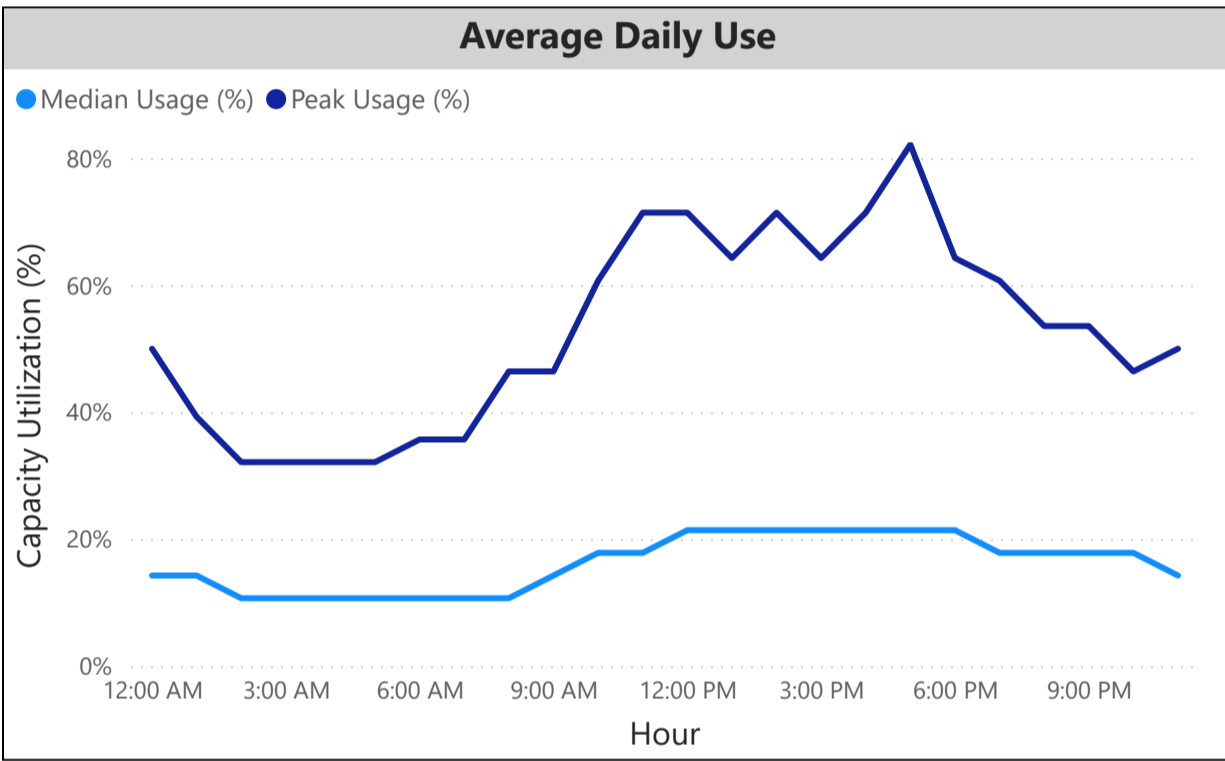

Date Range
All

Group (Hierarchy)
East Campus (Grou...)

DayOfWeek
All

Hour
All

Station Tag
All

User Tag
All

Report Legend

180 Days in Period

28 Station Count

Summary

6,541 Login

5,534,736 Minutes of ...

28 Stations Used

1,227 User Count

23 Max_Concurrent

Ave Session Length (Minutes)

846.16
Avg Session Length