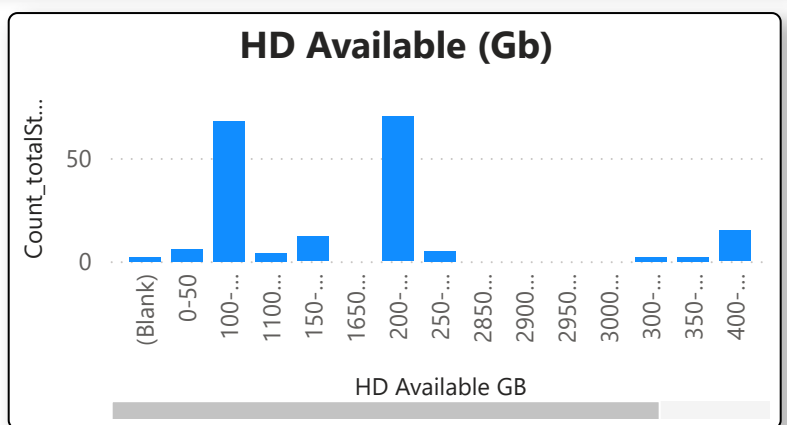

Aggregate HardDrive GB  
**441.5K**

Used HardDrive GB  
**208.35K**

Available HD GB  
**233.12K**

RAM GB  
**7.82K**

Date Range

Group (Hierarchy)

DayOfWeek

Hour