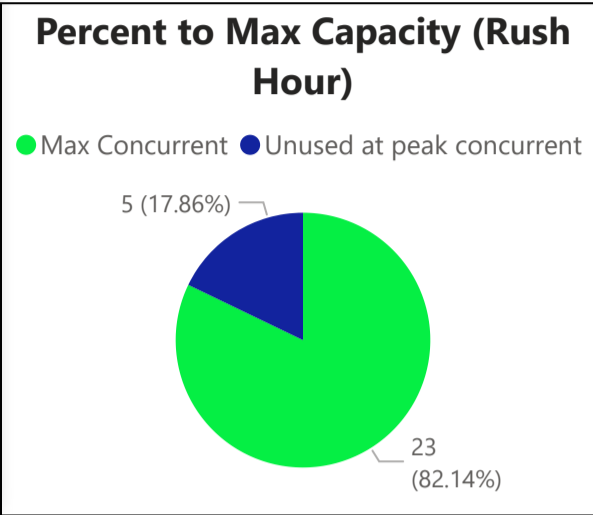

Date Range
All

Group (Hierarchy)
East Campus (Grou...)

DayOfWeek
All

Hour
All

Station Tag
All

User Tag
All

Report Legend

180 Days in Period

28 Station Count

Summary

6,541 Login

5,534,736 Minutes of ...

28 Stations Used

1,227 User Count

23 Max_Concurrent

Ave Session Length (Minutes)

846.16
Avg Session Length