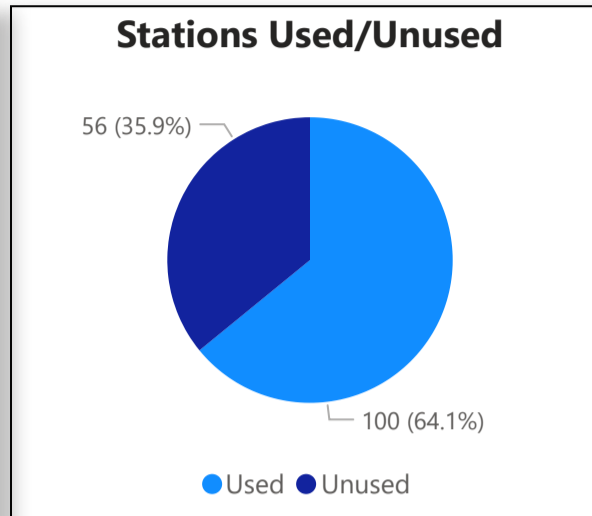

### Summary

**2,968** Login

**12,269,578** Minutes of ...

**100** Stations Used

**183** User Count

**28** Max\_Concurrent

Date Range  
All

Group (Hierarchy)  
East Campus (Grou...)