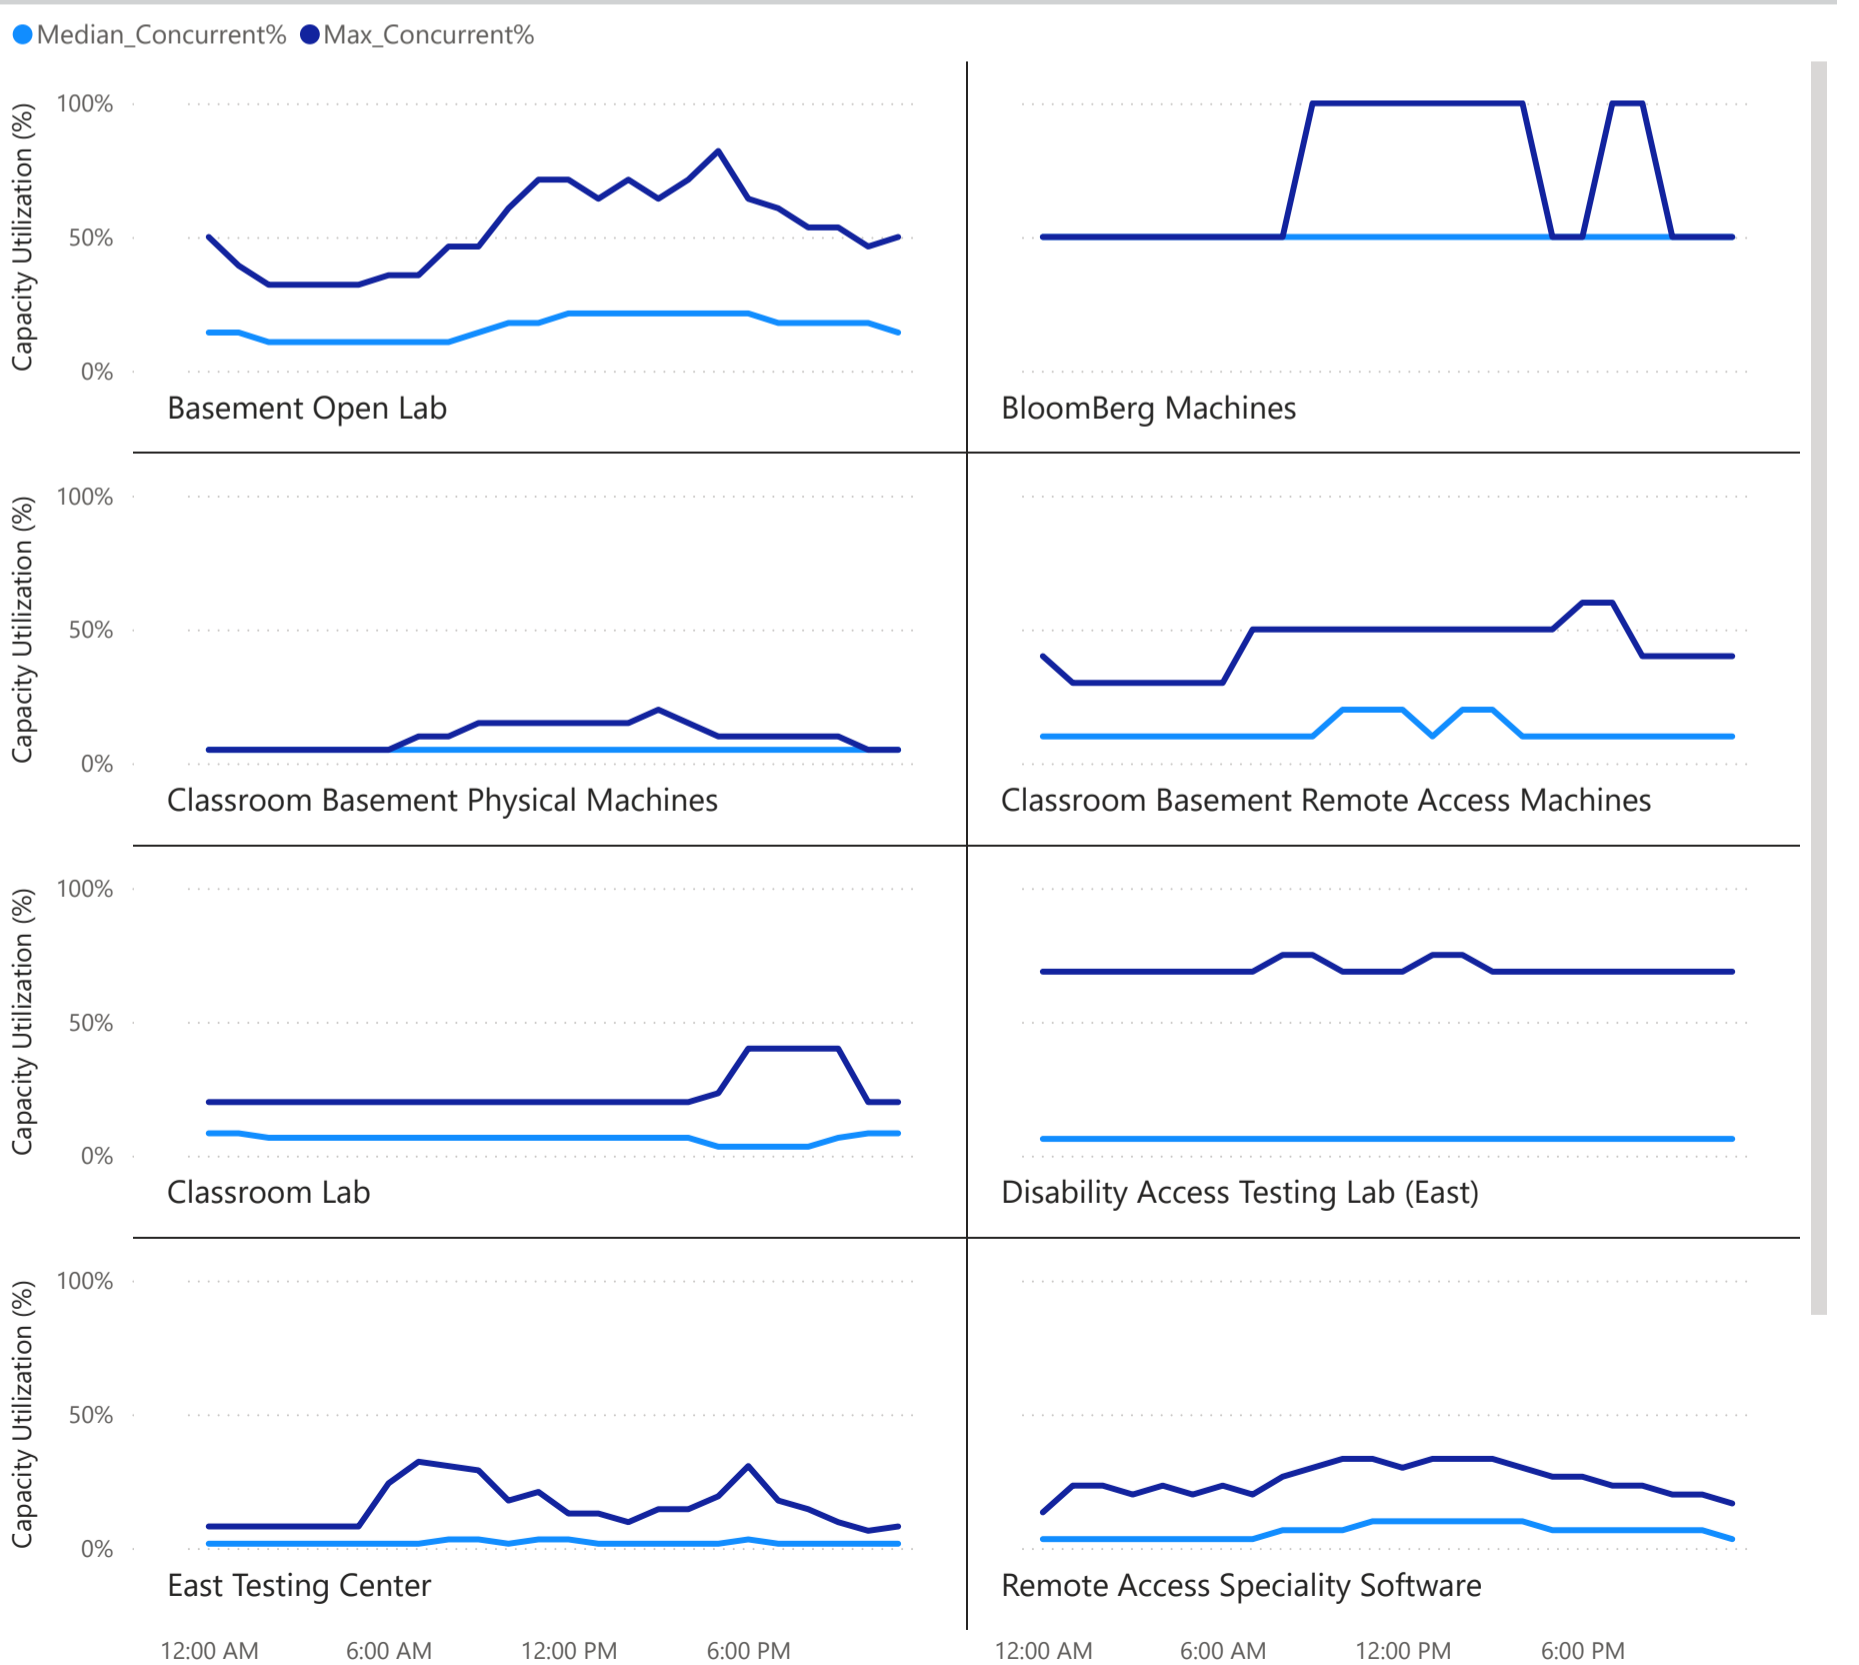

Capacity Utilization of Computers(%)