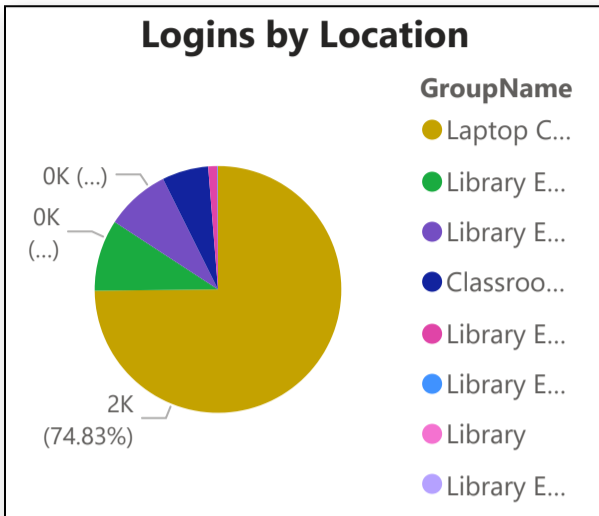

### Summary

**2,968** Login

**12,269,578** Minutes of ...

**100** Stations Used

**183** User Count

**28** Max\_Concurrent

Date Range  
All

Group (Hierarchy)  
East Campus (Grou...)

DayOfWeek  
All

Hour  
All

Station Tag  
All

User Tag  
All