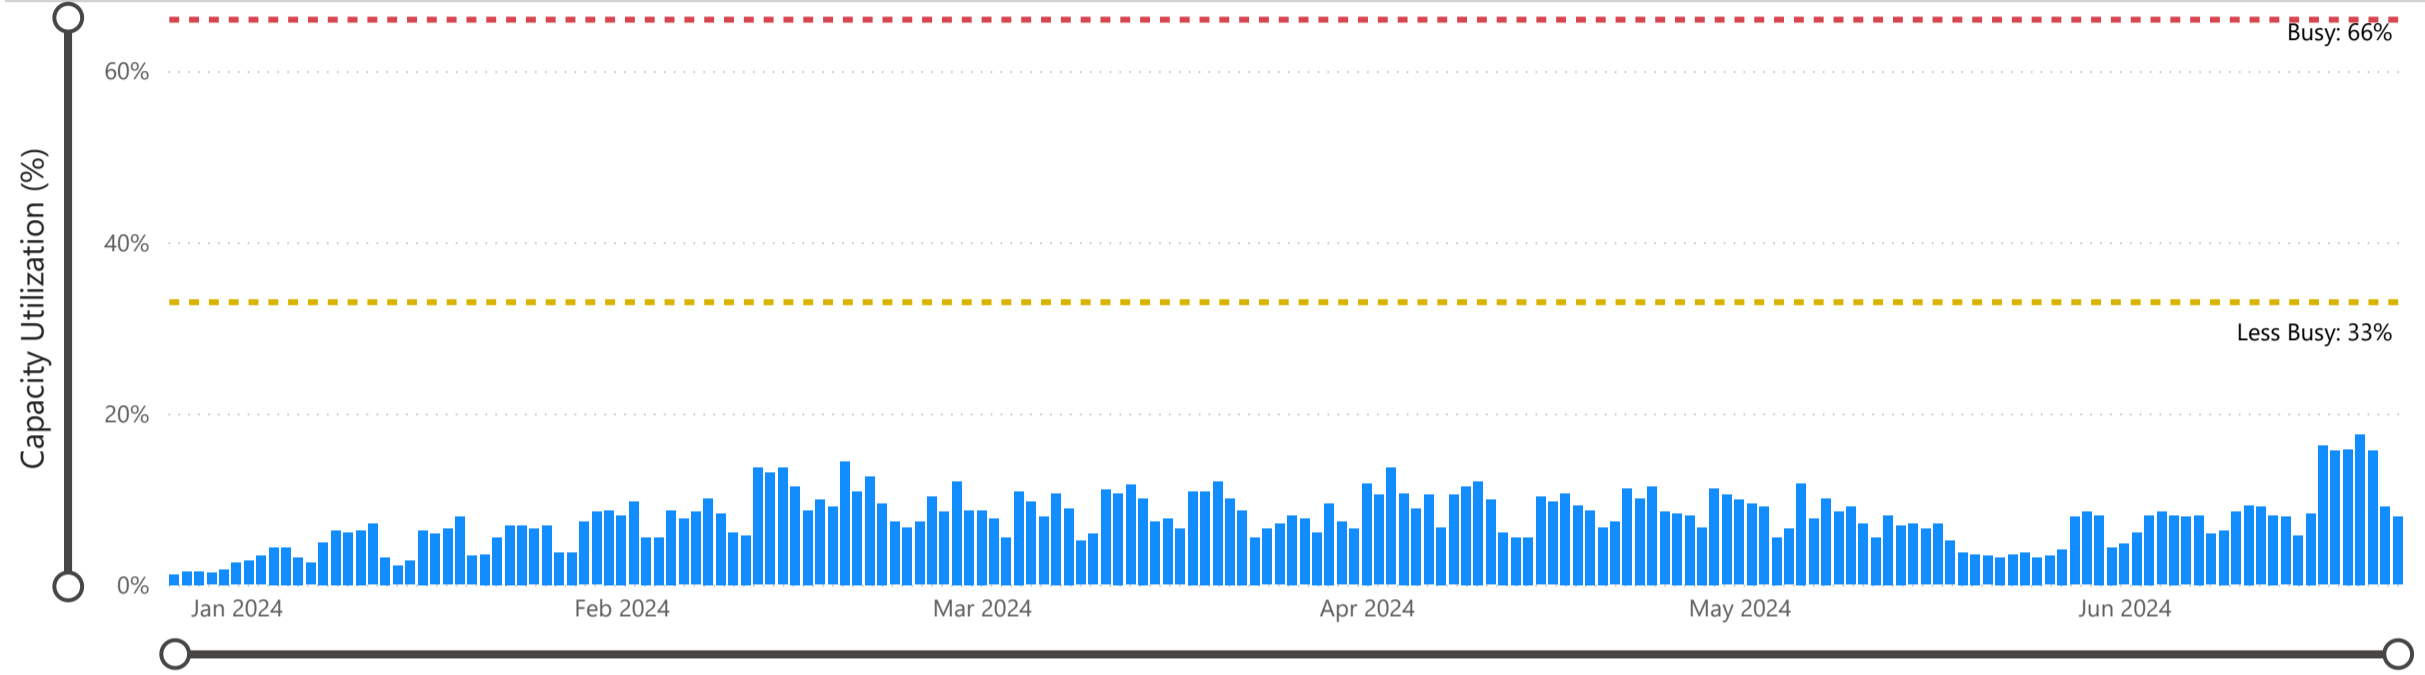

Date ▼

12/27/2023 6/23/2024

Group Hierarchy ▼

All ▼

Manufacturer ▼

All ▼

Station Tag ▼

All ▼

User Tag ▼

All ▼

Peak Concurrent Capacity Utilization of Computers (%)

Peak Concurrent Capacity Utilization of Computers, by Group (%)

Date ▼

2/25/2024 6/23/2024

Group (Hierarchy) ▼

Multiple selections ▼