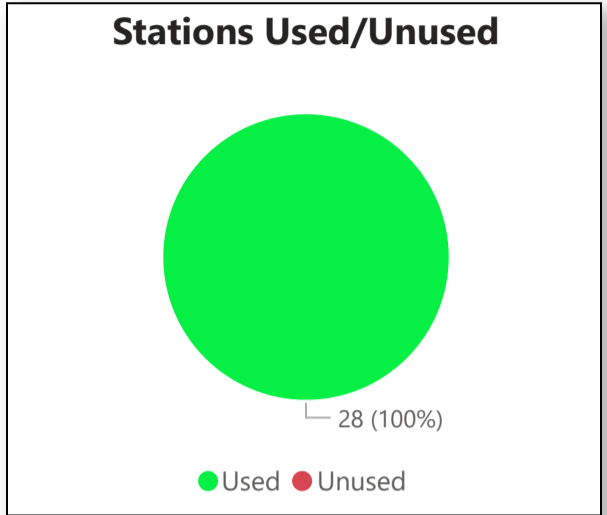

Date Range
All

Group (Hierarchy)
East Campus (Grou...)

DayOfWeek
All

Hour
All

Station Tag
All

User Tag
All

Report Legend

180 Days in Period

28 Station Count

Summary

6,541 Login

5,534,736 Minutes of ...

28 Stations Used

1,227 User Count

23 Max_Concurrent

Ave Session Length (Minutes)

846.16
Avg Session Length