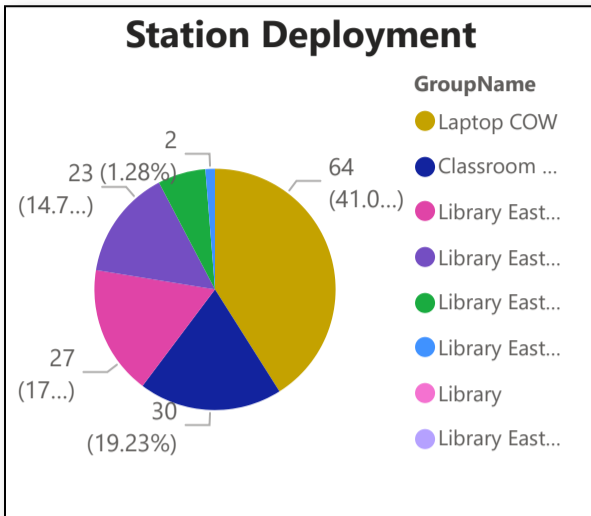

### Summary

**2,968** Login

**12,269,578** Minutes of ...

**100** Stations Used

**183** User Count

**28** Max\_Concurrent

Date Range  
All

Group (Hierarchy)  
East Campus (Grou...)