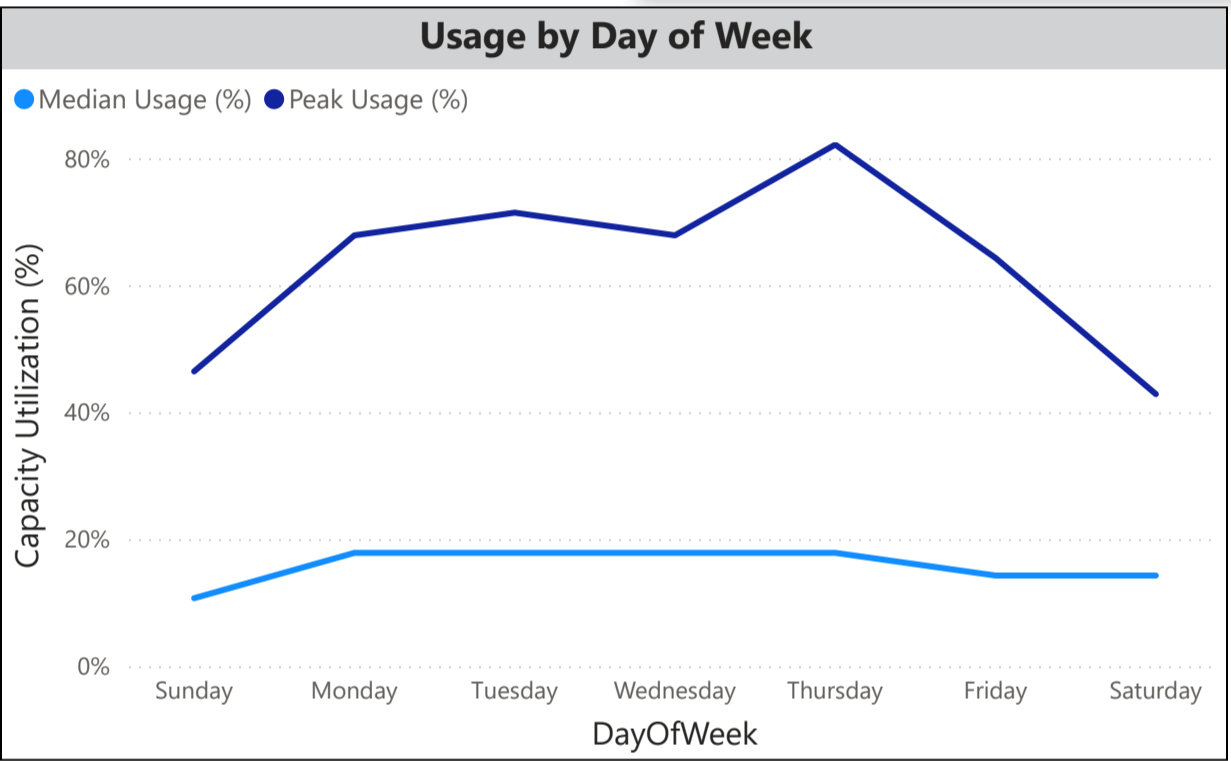

Date Range
All

Group (Hierarchy)
East Campus (Grou...)

DayOfWeek
All

Hour
All

Station Tag
All

User Tag
All

Report Legend

180 Days in Period

28 Station Count

Summary

6,541 Login

5,534,736 Minutes of ...

28 Stations Used

1,227 User Count

23 Max_Concurrent

Ave Session Length (Minutes)

846.16
Avg Session Length