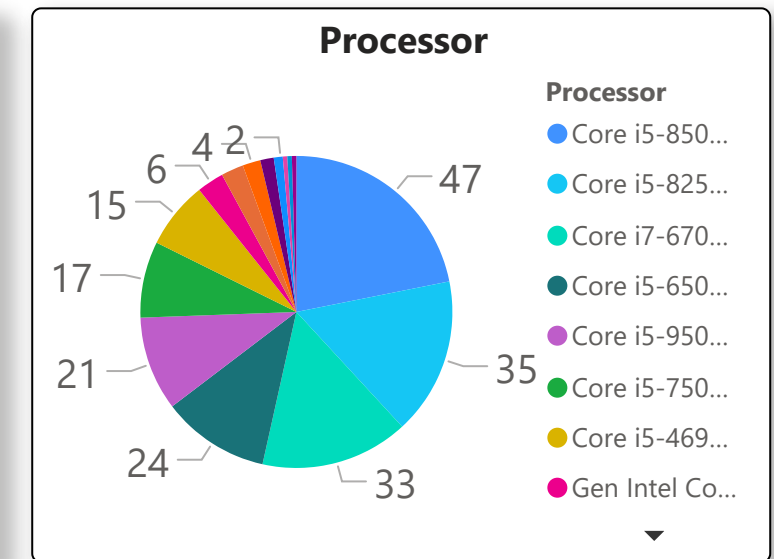

### Computer Manufacturer

- (Blank)
- Apple
- Dell Inc.
- Hewlett-Packard
- HP
- LENOVO

### Processor Model

- (Blank)
- Core i5-2400S CPU @ 2.50GHz
- Core i5-3470 CPU @ 3.20GHz
- Core i5-4570 CPU @ 3.20GHz
- Core i5-4570S CPU @ 2.90GHz
- Core i5-4590 CPU @ 3.30GHz

Number of Computers  
**215**

Aggregate HardDrive GB  
**441.5K**

Used HardDrive GB  
**208.35K**

Available HD GB  
**233.12K**

RAM GB  
**7.82K**

Date Range

Group (Hierarchy)

DayOfWeek

Hour