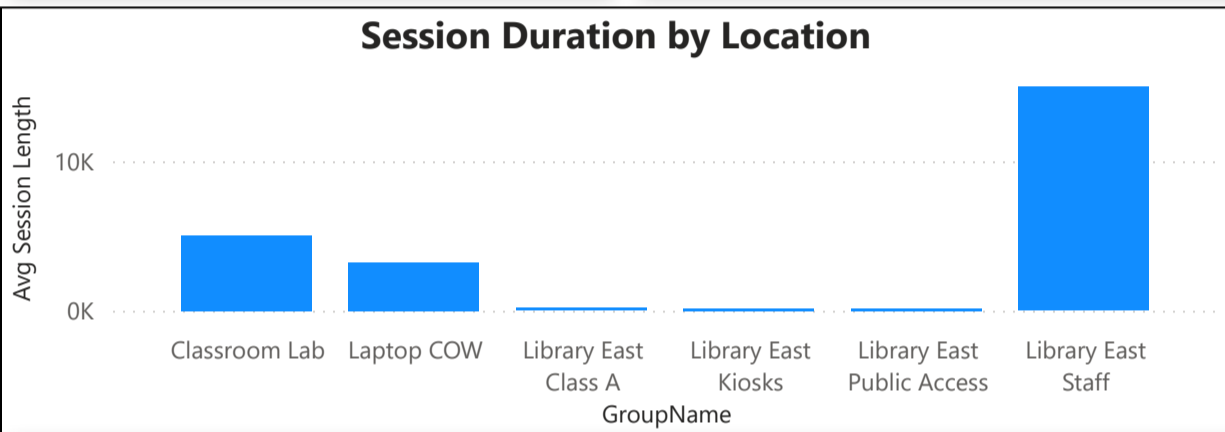

### Summary

**2,968** Login

**12,269,578** Minutes of ...

**100** Stations Used

**183** User Count

**28** Max\_Concurrent

Date Range  
All

Group (Hierarchy)  
East Campus (Grou...)