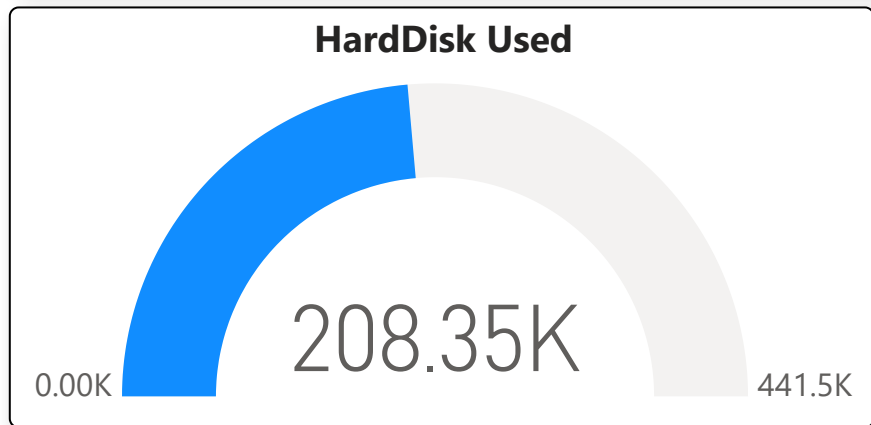

Groups

- East Campus
- (Blank)
- Basement Labs
- Classroom Lab
- East Campus Testing Centers
- Laptop COW

Graphics Card Manufacturer

- (Blank)
- AMD
- Freedom
- Intel
- NVIDIA

Computer Manufacturer

- (Blank)
- Apple
- Dell Inc.
- Hewlett-Packard
- HP
- LENOVO

Processor Model

- (Blank)
- Core i5-2400S CPU @ 2.50GHz
- Core i5-3470 CPU @ 3.20GHz
- Core i5-4570 CPU @ 3.20GHz
- Core i5-4570S CPU @ 2.90GHz
- Core i5-4590 CPU @ 3.30GHz

Number of Computers
215

Aggregate HardDrive GB
441.5K

Used HardDrive GB
208.35K

Available HD GB
233.12K

RAM GB
7.82K