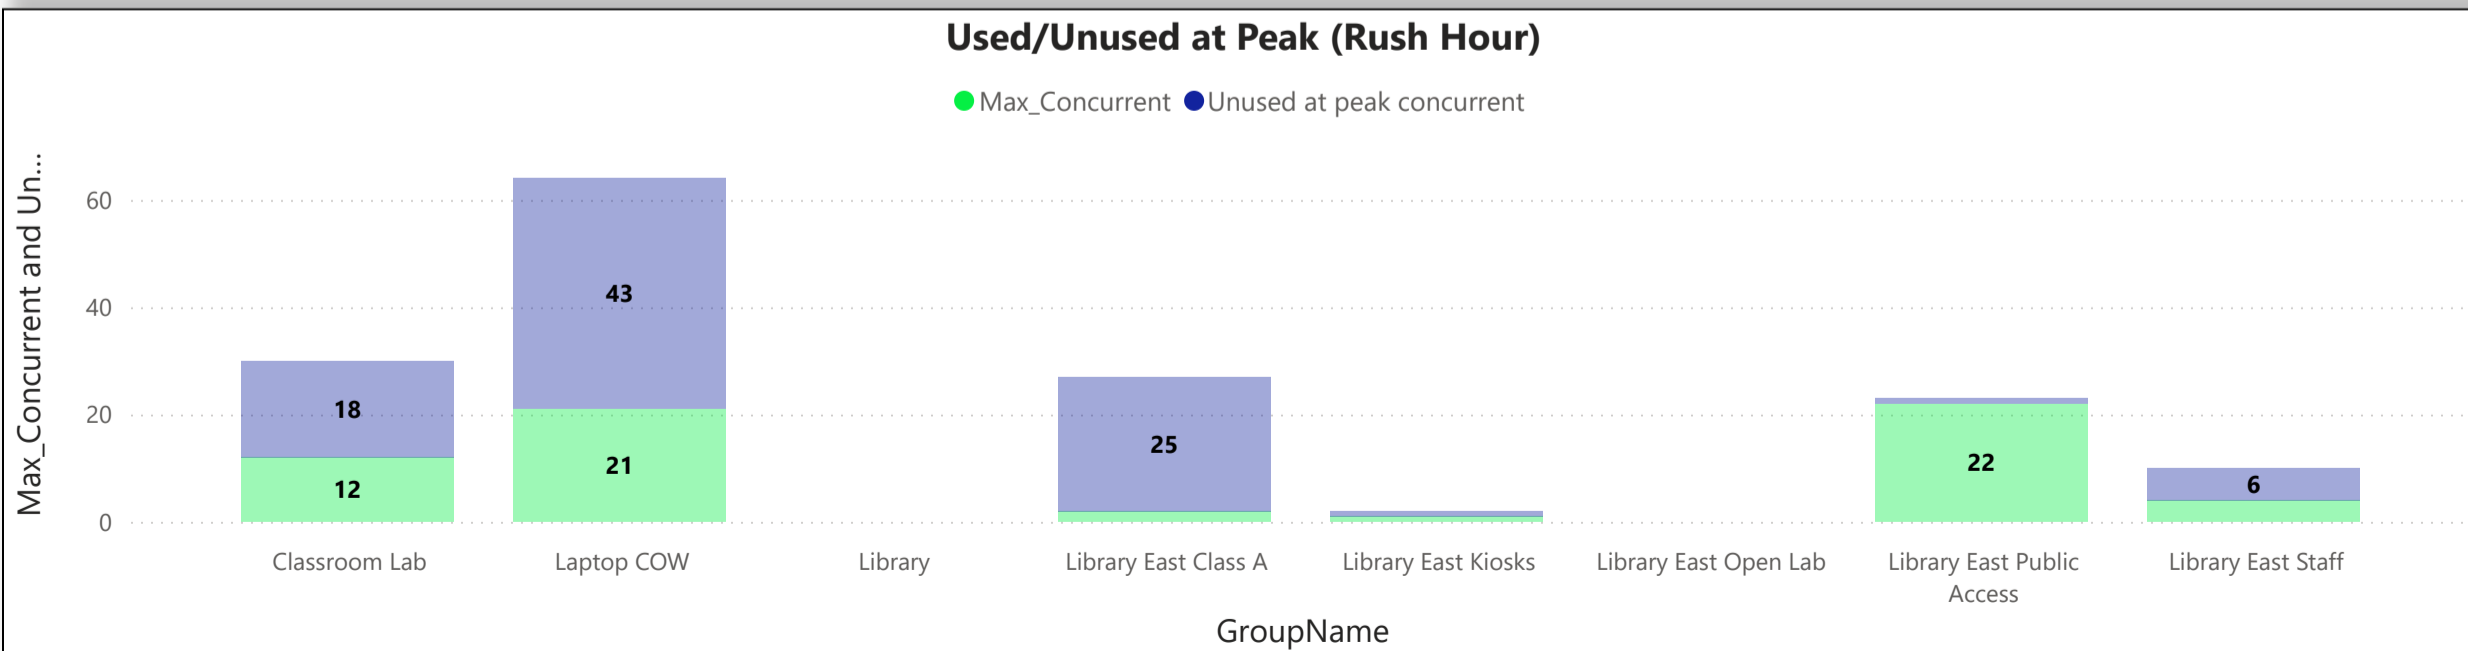

### Summary

**2,968** Login

**12,269,578** Minutes of ...

**100** Stations Used

**183** User Count

**28** Max\_Concurrent

Date Range  
All

Group (Hierarchy)  
East Campus (Grou...)

DayOfWeek  
All

Hour  
All

Station Tag  
All

User Tag  
All