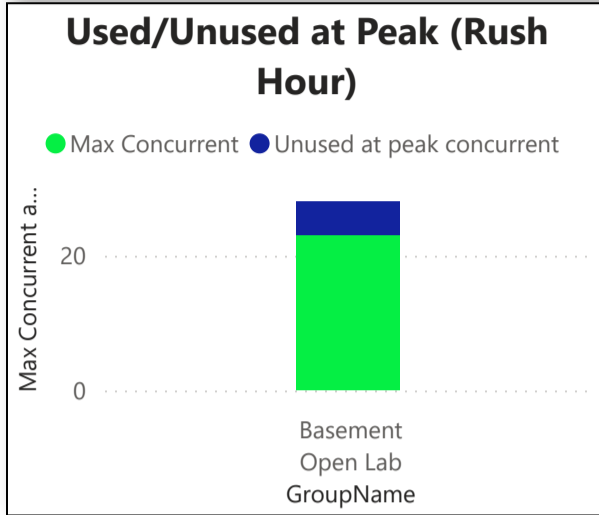

Date Range
All

Group (Hierarchy)
East Campus (Grou...)

DayOfWeek
All

Hour
All

Station Tag
All

User Tag
All

Report Legend

180 Days in Period

28 Station Count

Summary

6,541 Login

5,534,736 Minutes of ...

28 Stations Used

1,227 User Count

23 Max_Concurrent

Ave Session Length (Minutes)

846.16
Avg Session Length