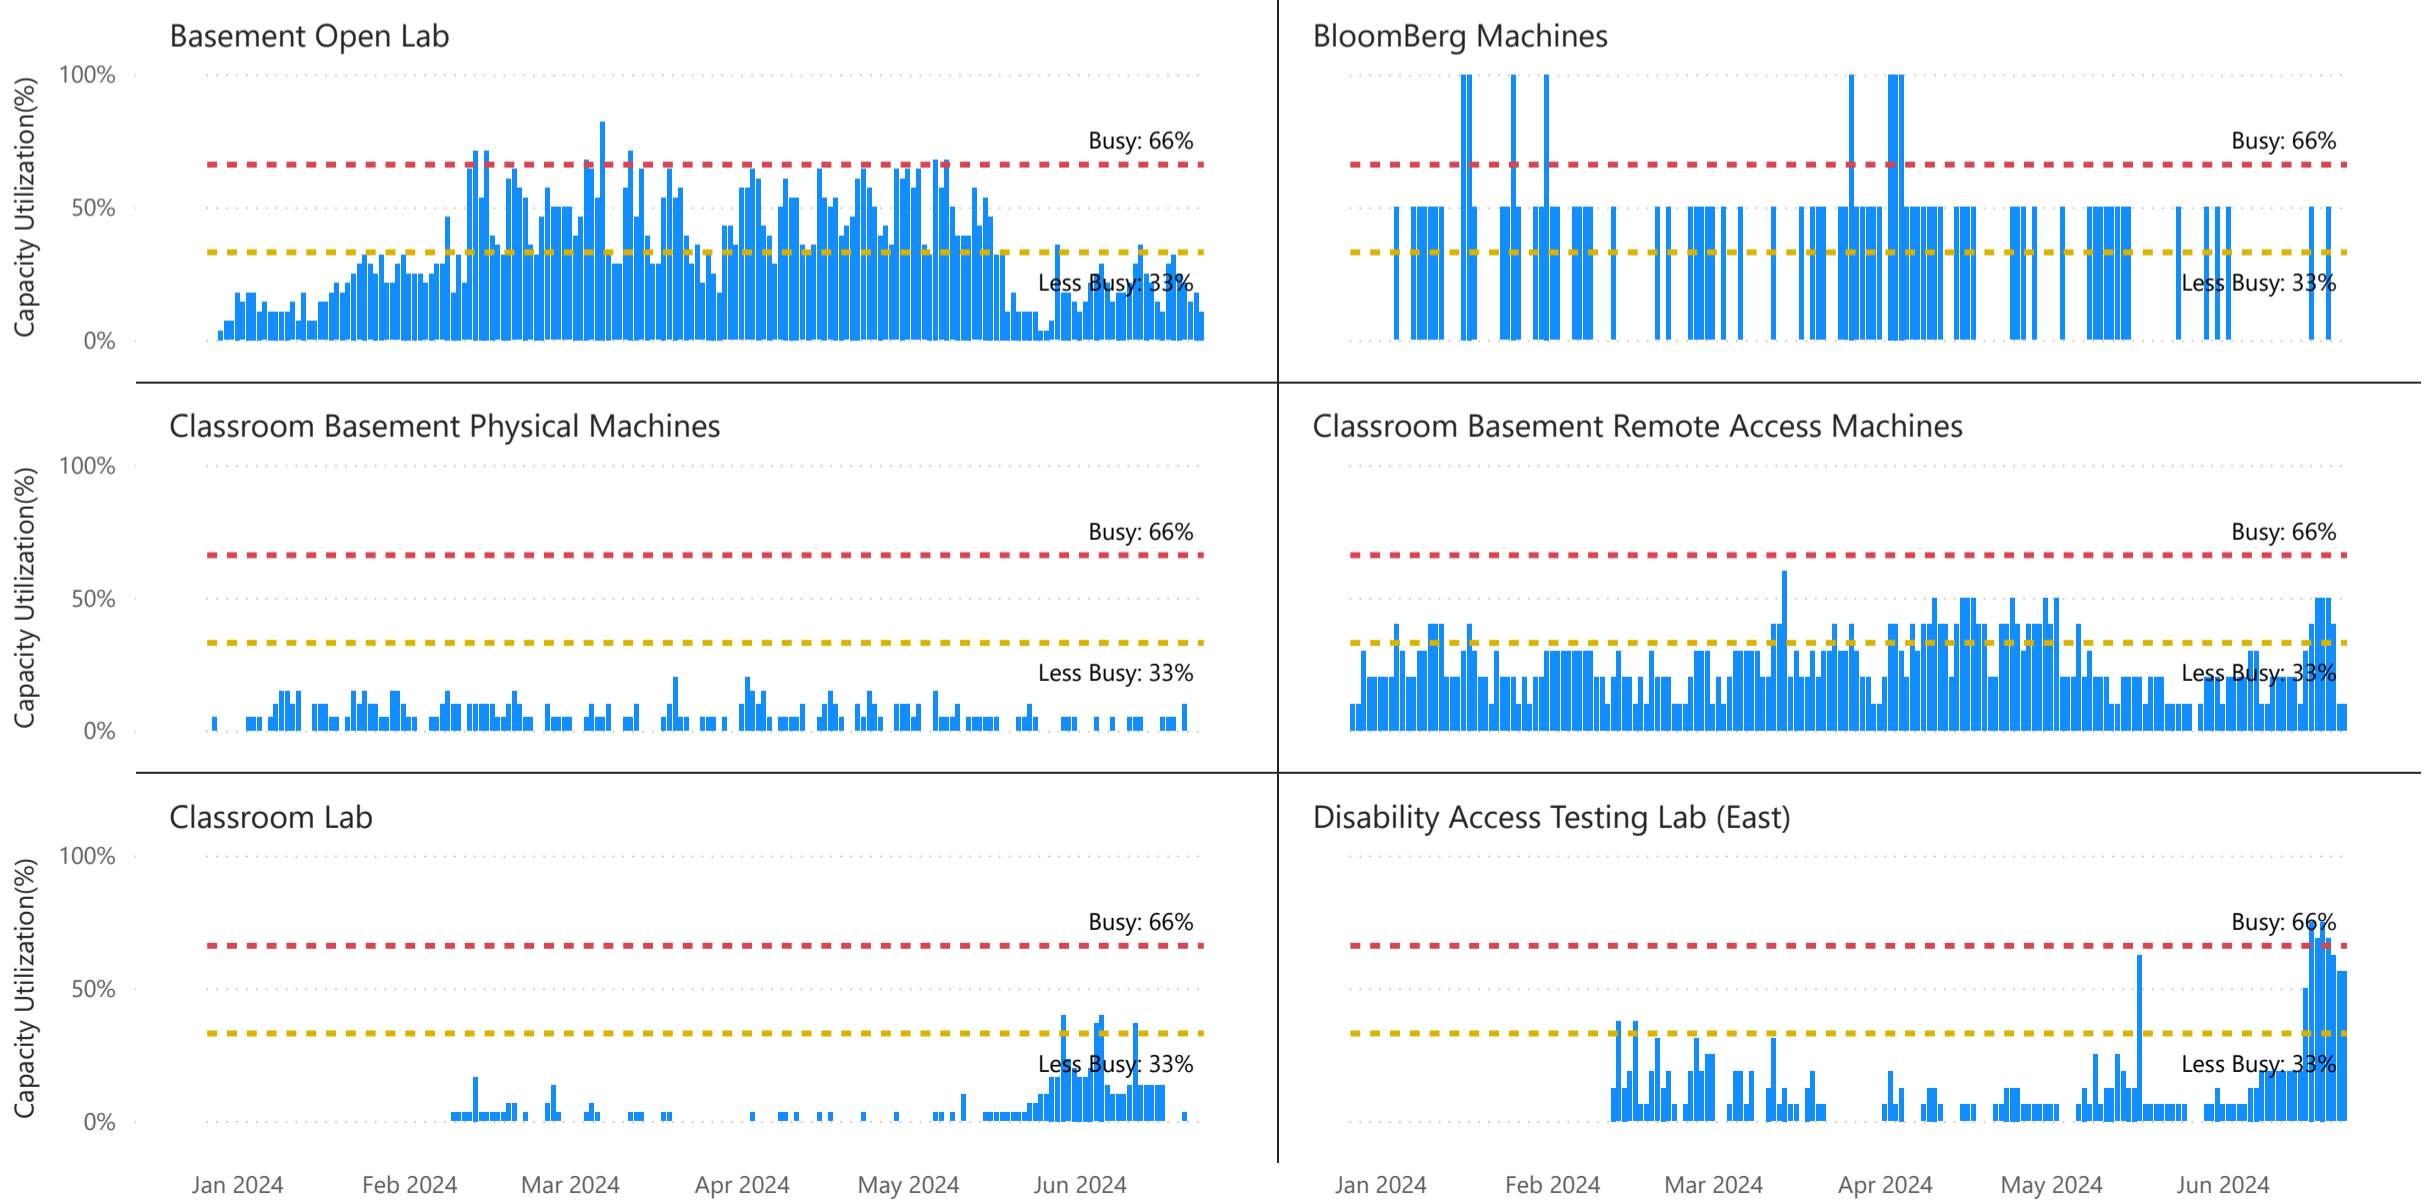

Date ▼

12/27/2023 6/23/2024

Group Hierarchy ▼

All ▼

Manufacturer ▼

All ▼

Station Tag ▼

All ▼

User Tag ▼

All ▼

Peak Concurrent Capacity Utilization of Computers (%)

Peak Concurrent Capacity Utilization of Computers, by Group (%)

Date ▼

2/25/2024 6/23/2024

Group (Hierarchy) ▼

Multiple selections ▼