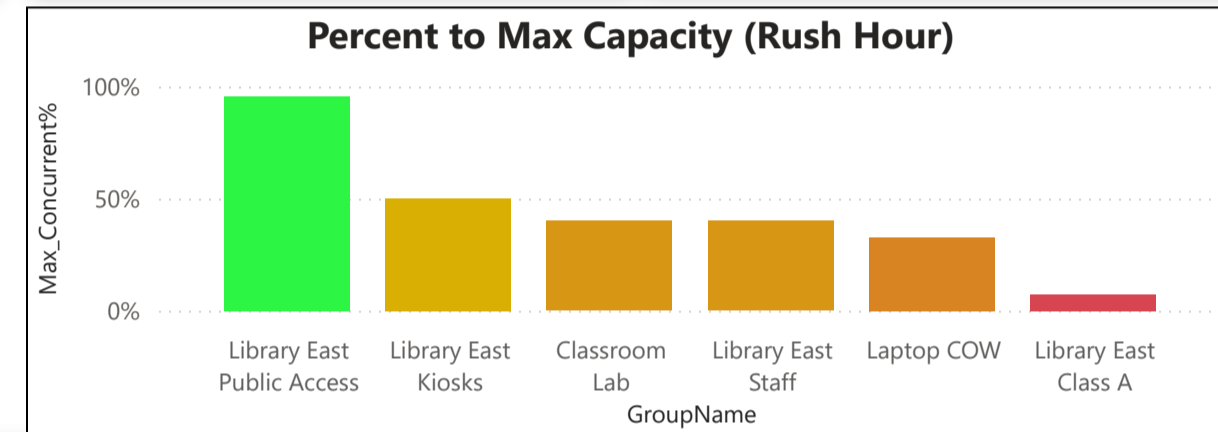

### Summary

**2,968** Login

**12,269,578** Minutes of ...

**100** Stations Used

**183** User Count

**28** Max\_Concurrent

Date Range  
All

Group (Hierarchy)  
East Campus (Grou...)

DayOfWeek  
All

Hour  
All

Station Tag  
All

User Tag  
All