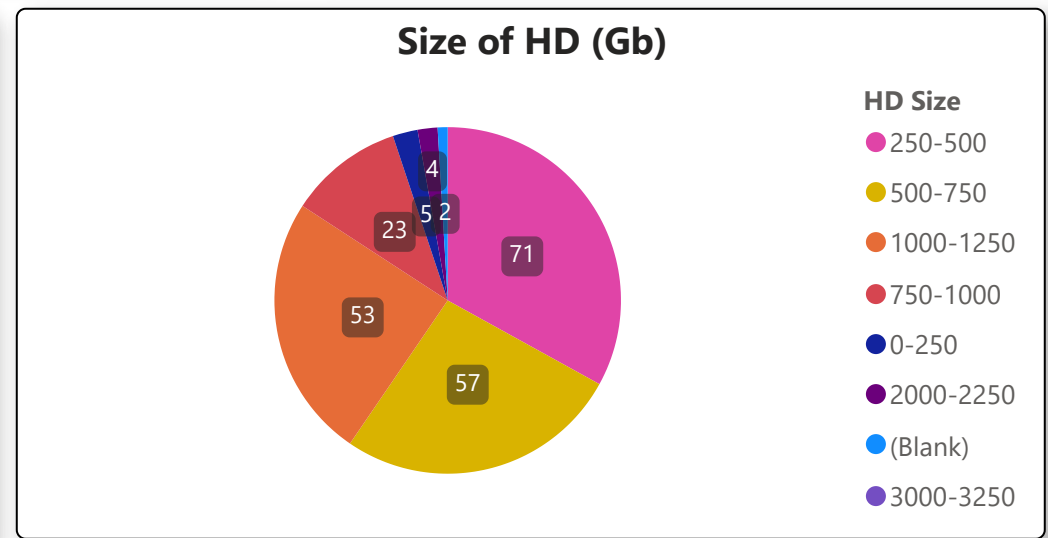

Aggregate HardDrive GB  
**441.5K**

Used HardDrive GB  
**208.35K**

Available HD GB  
**233.12K**

RAM GB  
**7.82K**

Date Range

Group (Hierarchy)

DayOfWeek

Hour