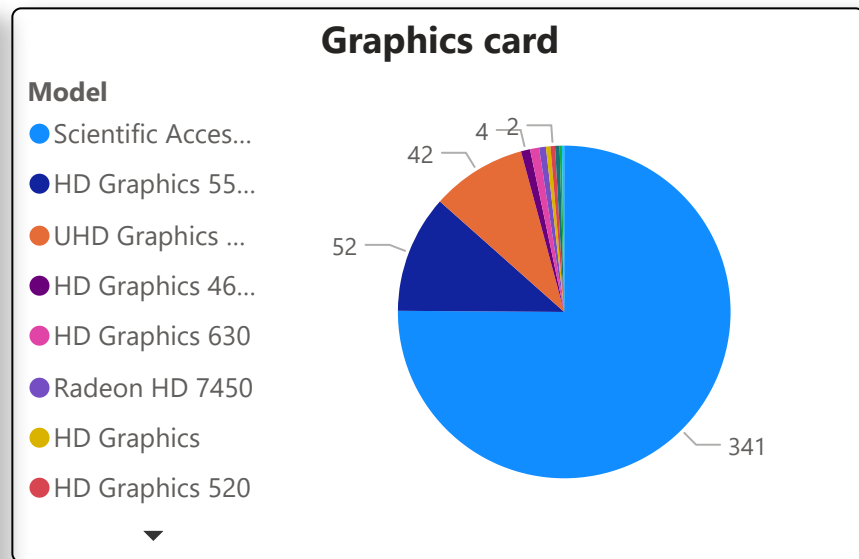

Groups

- East Campus
- (Blank)
- Basement Labs
- Classroom Lab
- East Campus Testing Centers
- Laptop COW

Graphics Card Manufacturer

- (Blank)
- AMD
- Freedom
- Intel
- NVIDIA

Computer Manufacturer

- (Blank)
- Apple
- Dell Inc.
- Hewlett-Packard
- HP
- LENOVO

Processor Model

- (Blank)
- Core i5-2400S CPU @ 2.50GHz
- Core i5-3470 CPU @ 3.20GHz
- Core i5-4570 CPU @ 3.20GHz
- Core i5-4570S CPU @ 2.90GHz
- Core i5-4590 CPU @ 3.30GHz

Number of Computers
215

Aggregate HardDrive GB
441.5K

Used HardDrive GB
208.35K

Available HD GB
233.12K

RAM GB
7.82K