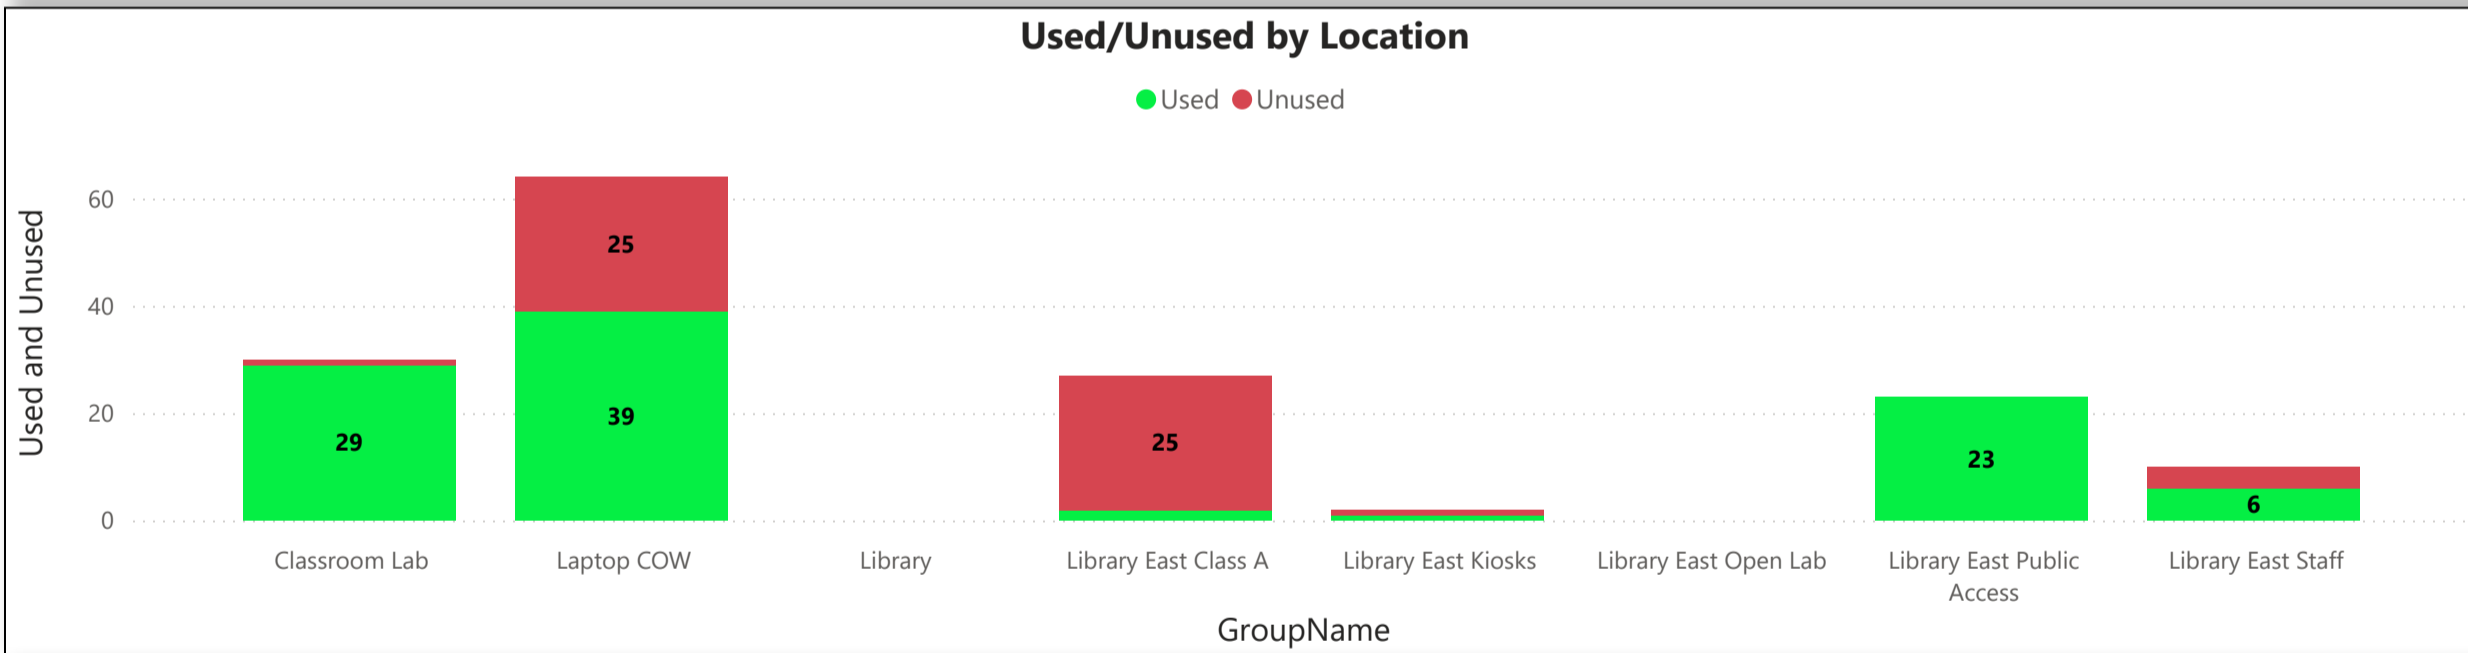

### Summary

**2,968** Login

**12,269,578** Minutes of ...

**100** Stations Used

**183** User Count

**28** Max\_Concurrent

Date Range  
All

Group (Hierarchy)  
East Campus (Grou...)

DayOfWeek  
All

Hour  
All

Station Tag  
All

User Tag  
All