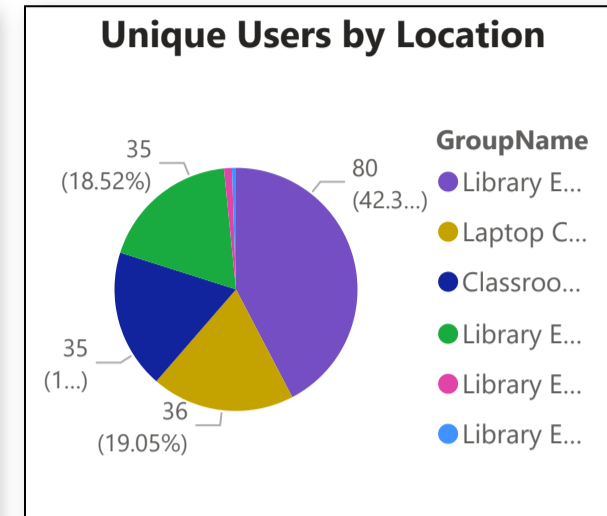

### Summary

**2,968** Login

**12,269,578** Minutes of ...

**100** Stations Used

**183** User Count

**28** Max\_Concurrent

Date Range  
All

Group (Hierarchy)  
East Campus (Grou...)

DayOfWeek  
All

Hour  
All

Station Tag  
All

User Tag  
All