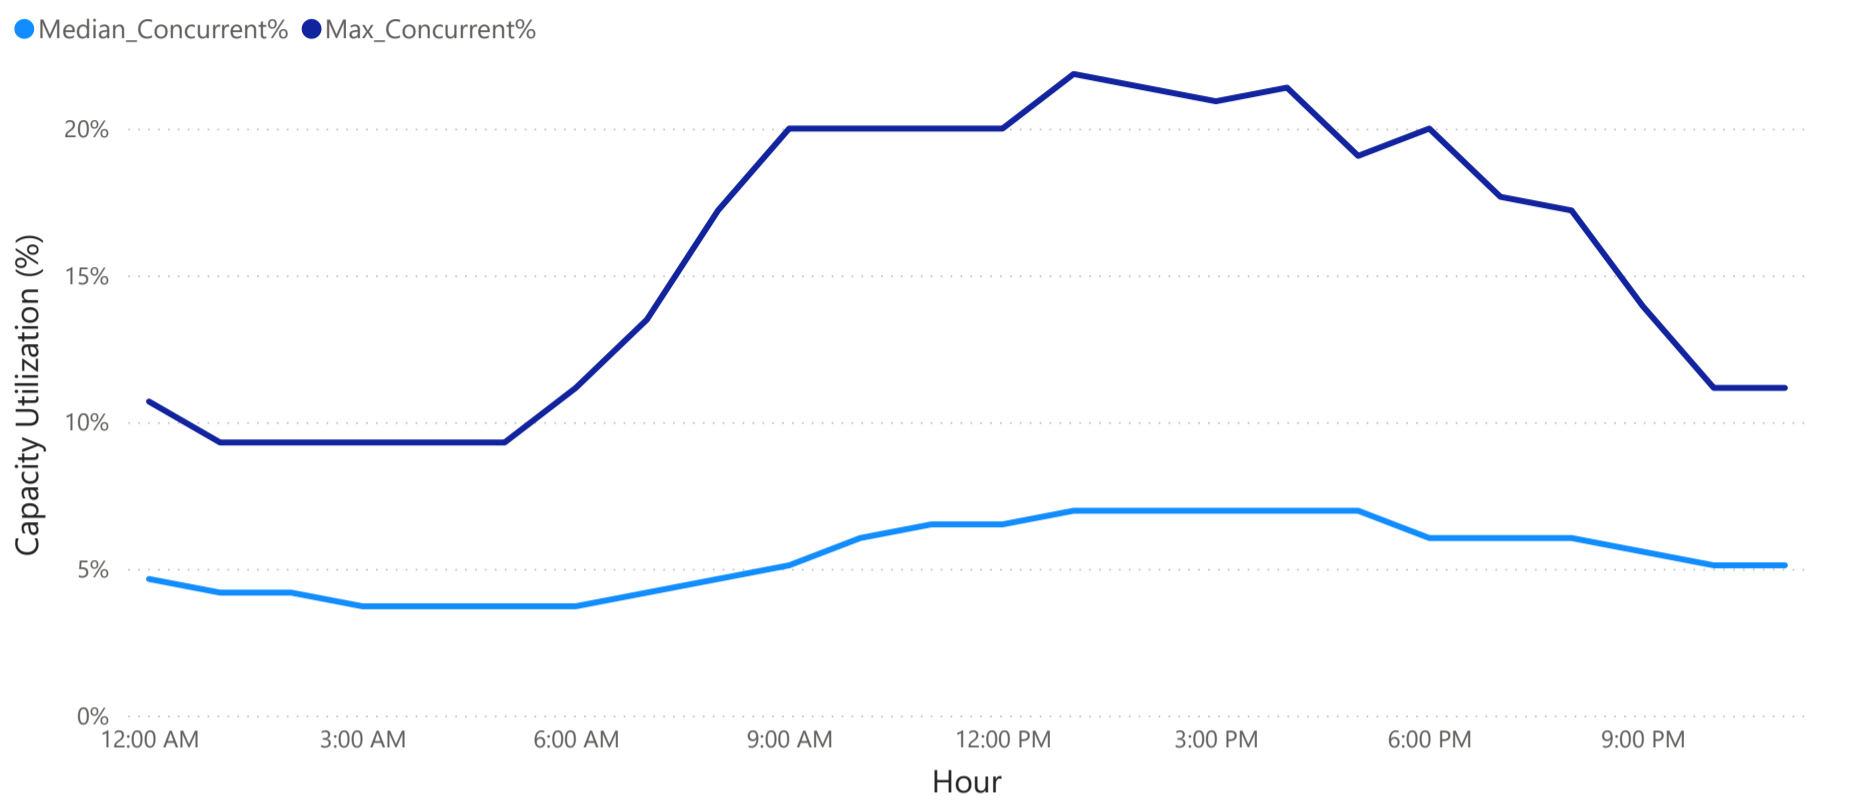

Date

Group (Hierarchy)

Day of Week

Station Tag

User Tag

Current Station Counts

Group	Current Station Count (#)
Basement Open Lab	28
Bloomberg Machines	2
Classroom Basement Physical Machines	20
Classroom Basement Remote Access Machines	10
Classroom Lab	30
Disability Access Testing Lab (East)	16
East Testing Center	62
Remote Access Speciality Software	30
STEM Lab Program for K-12 Students	17
Total	215

Capacity Utilization of Computers(%)