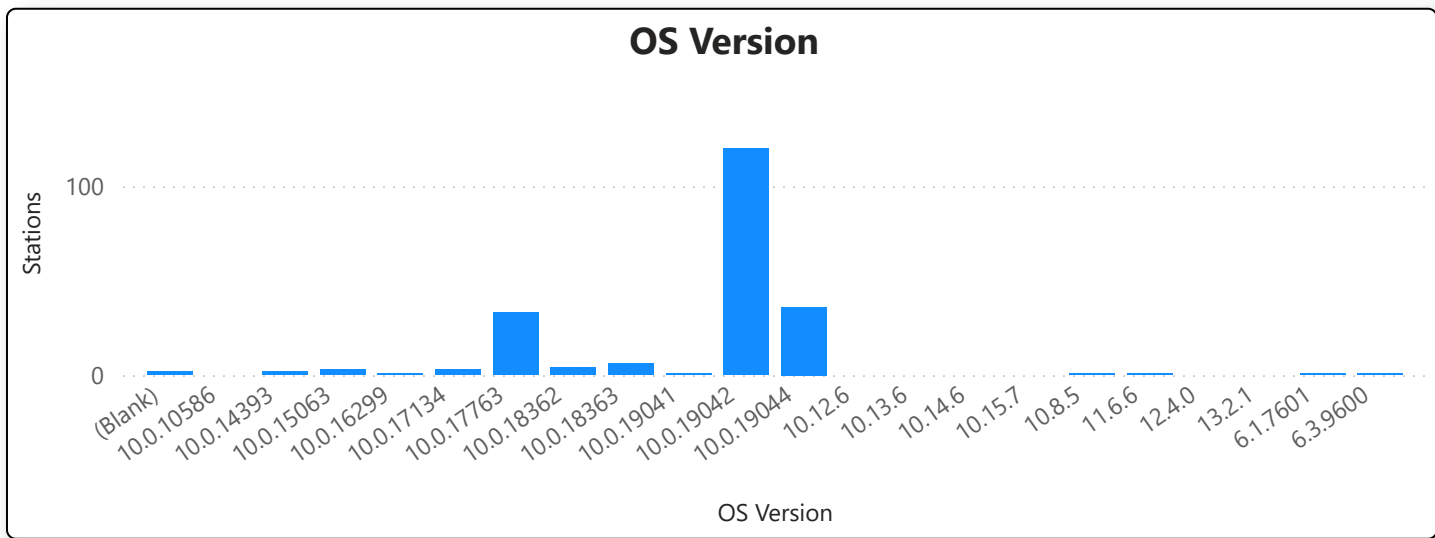

Groups

- East Campus
- (Blank)
- Basement Labs
- Classroom Lab
- East Campus Testing Centers
- Laptop COW

Graphics Card Manufacturer

- (Blank)
- AMD
- Freedom
- Intel
- NVIDIA

Computer Manufacturer

- (Blank)
- Apple
- Dell Inc.
- Hewlett-Packard
- HP
- LENOVO

Processor Model

- (Blank)
- Core i5-2400S CPU @ 2.50GHz
- Core i5-3470 CPU @ 3.20GHz
- Core i5-4570 CPU @ 3.20GHz
- Core i5-4570S CPU @ 2.90GHz
- Core i5-4590 CPU @ 3.30GHz

Number of Computers
215

Aggregate HardDrive GB
441.5K

Used HardDrive GB
208.35K

Available HD GB
233.12K

RAM GB
7.82K