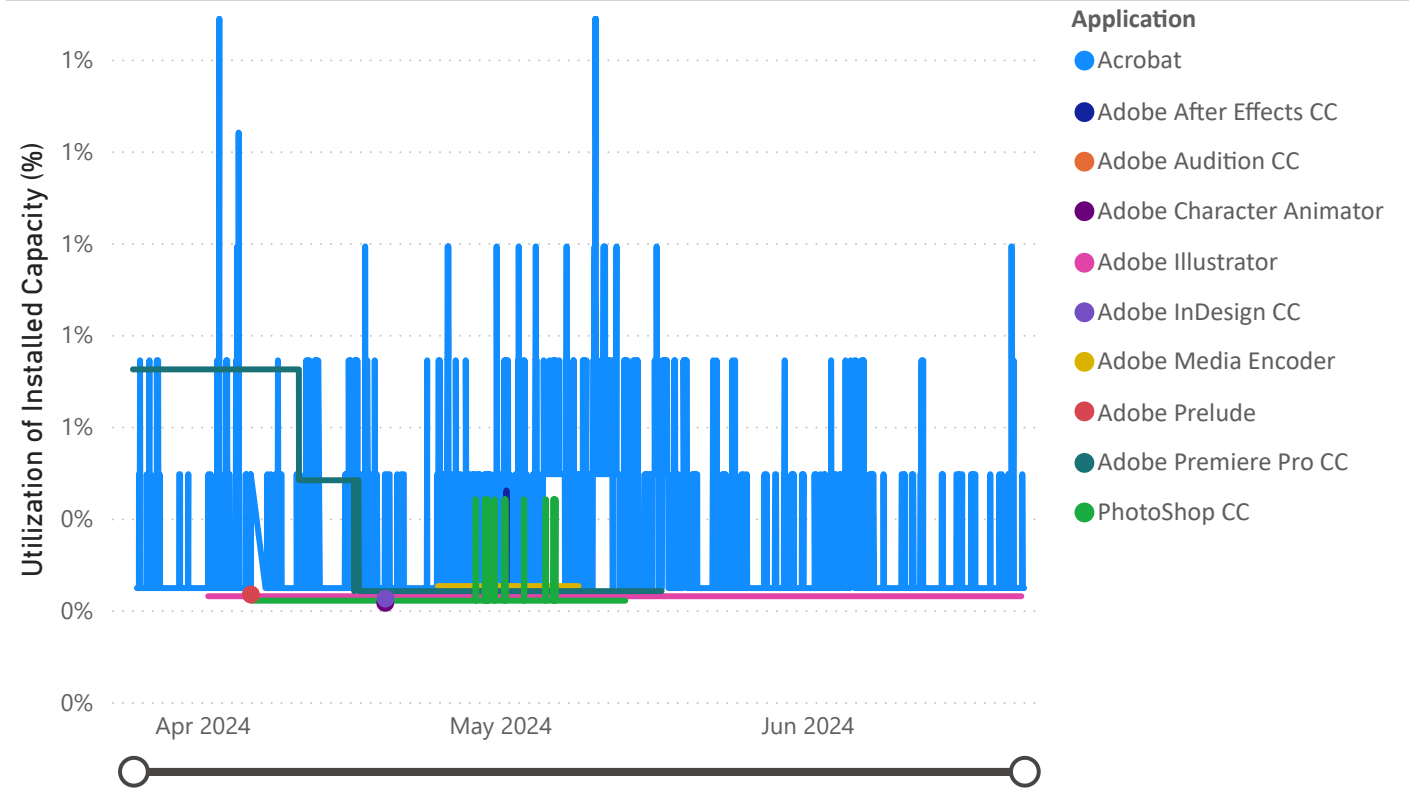

All ▼

**Group (Hierarchy)** ▼

All ▼

**Station Tag** ▼

All ▼

**User Tag** ▼

All ▼

**Concurrent Utilization of Installed Capacity (%)**